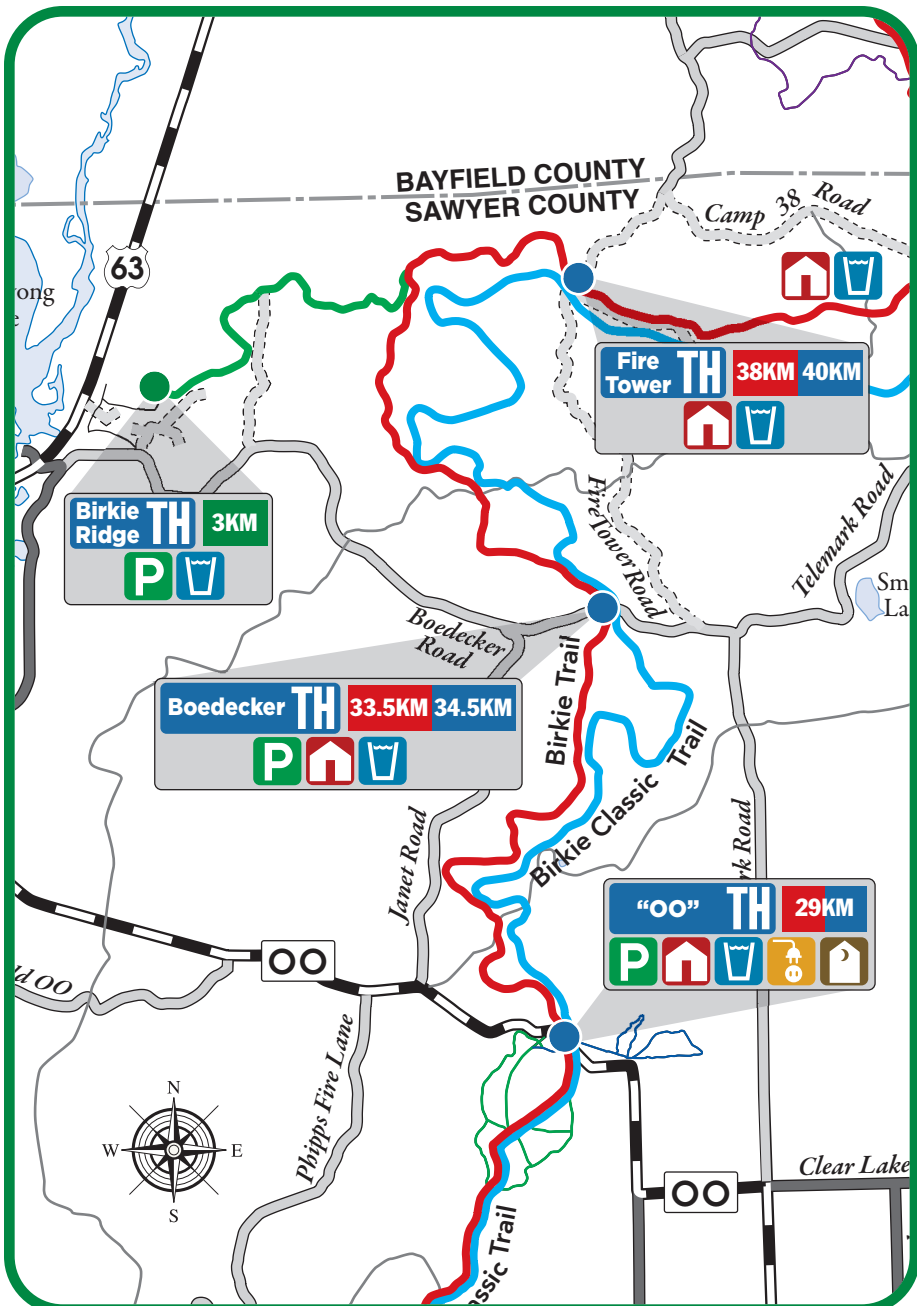

DETAILED MAP LEGEND

	Birkie Skate Trail		Distance to Birkie Finish Line in Hayward, WI on Skate Trail
	Birkie Classic Trail		Distance to Birkie Finish Line in Hayward, WI on Classic Trail
	Adjoining Trail		Distance to Birkie Finish Line in Hayward, WI on Skate and Classic Trail
	Parking		
	Warming Cabin		
	Drinking Water		
	Electricity		
	Bathroom		

DISTANCE MARKERS ON THE TRAIL

As you travel on the trail, you will see distance marker signs every 1 KM. As you look at each sign, you will see 4 pieces of information:

1. Which trail you are on (Skate or Classic)
2. The distance from your location to the Birkie Finish Line in Hayward, WI. (this is the large number on the sign)
3. The distance from your location to the American Birkebeiner TH (the sign will say "to Cable") if you are heading north, OR the distance from your location to the Birkie Finish Line in Hayward if you are heading south
4. The distance to the nearest TH in the direction you are heading. (Head to the nearest warming cabin during inclement weather)