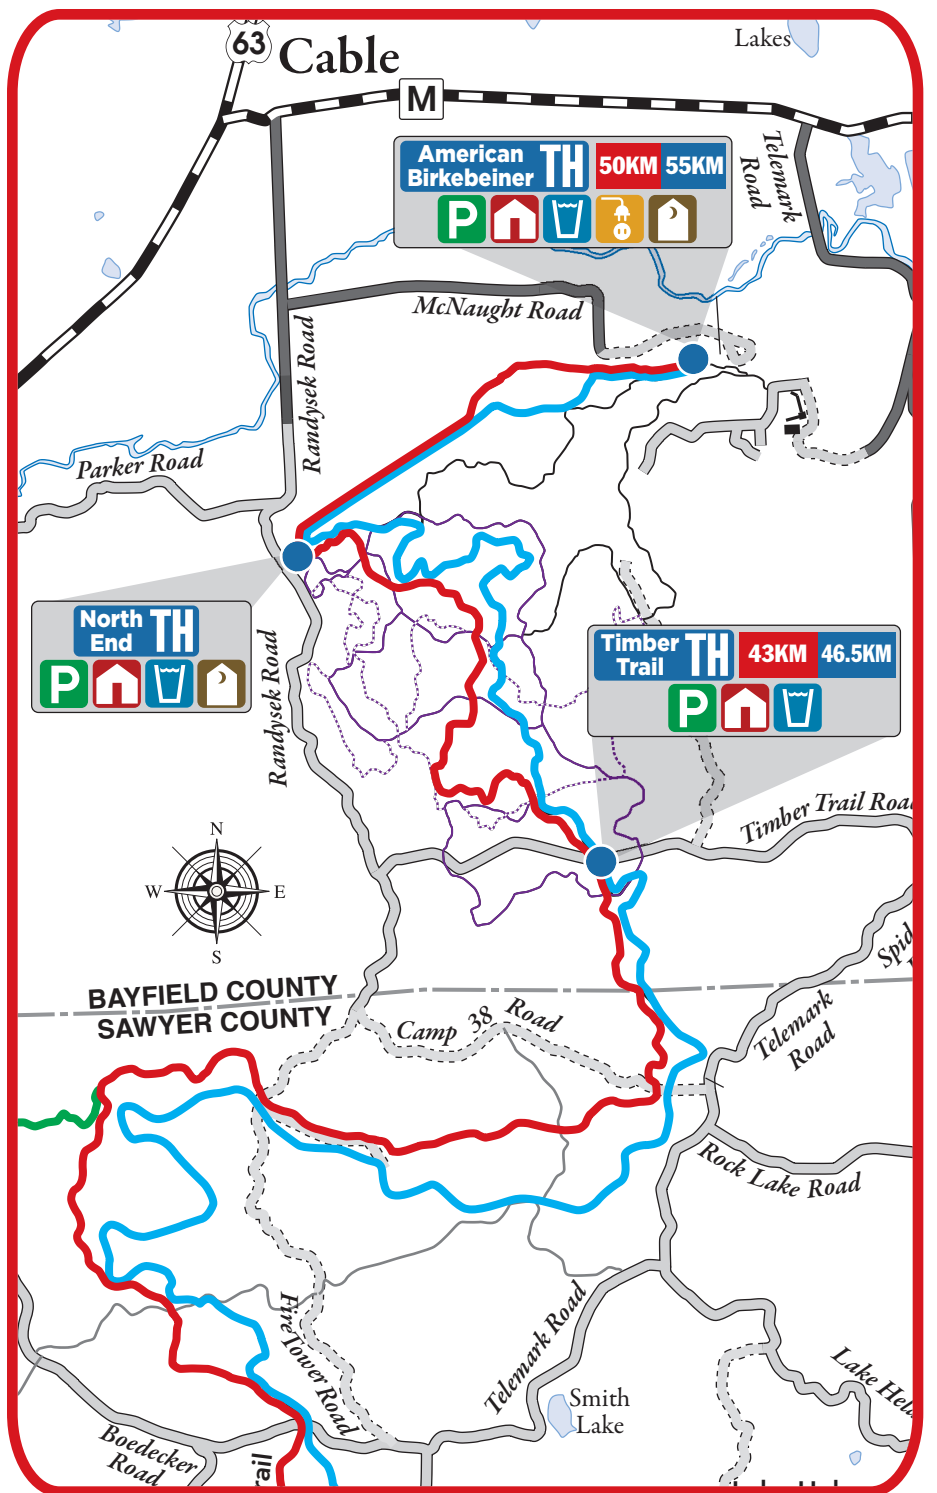

DETAILED MAP LEGEND

	Birkie Skate Trail		Distance to Birkie Finish Line in Hayward, WI on Skate Trail
	Birkie Classic Trail		Distance to Birkie Finish Line in Hayward, WI on Classic Trail
	Adjoining Trail		Distance to Birkie Finish Line in Hayward, WI on Skate and Classic Trail
	Parking		
	Warming Cabin		
	Drinking Water		
	Electricity		
	Bathroom		

DISTANCE MARKERS ON THE TRAIL

As you travel on the trail, you will see distance marker signs every 1 KM. As you look at each sign, you will see 4 pieces of information:

1. Which trail you are on (Skate or Classic)
2. The distance from your location to the Birkie Finish Line in Hayward, WI. (this is the large number on the sign)
3. The distance from your location to the American Birkebeiner TH (the sign will say "to Cable") if you are heading north, OR the distance from your location to the Birkie Finish Line in Hayward if you are heading south
4. The distance to the nearest TH in the direction you are heading. (Head to the nearest warming cabin during inclement weather)