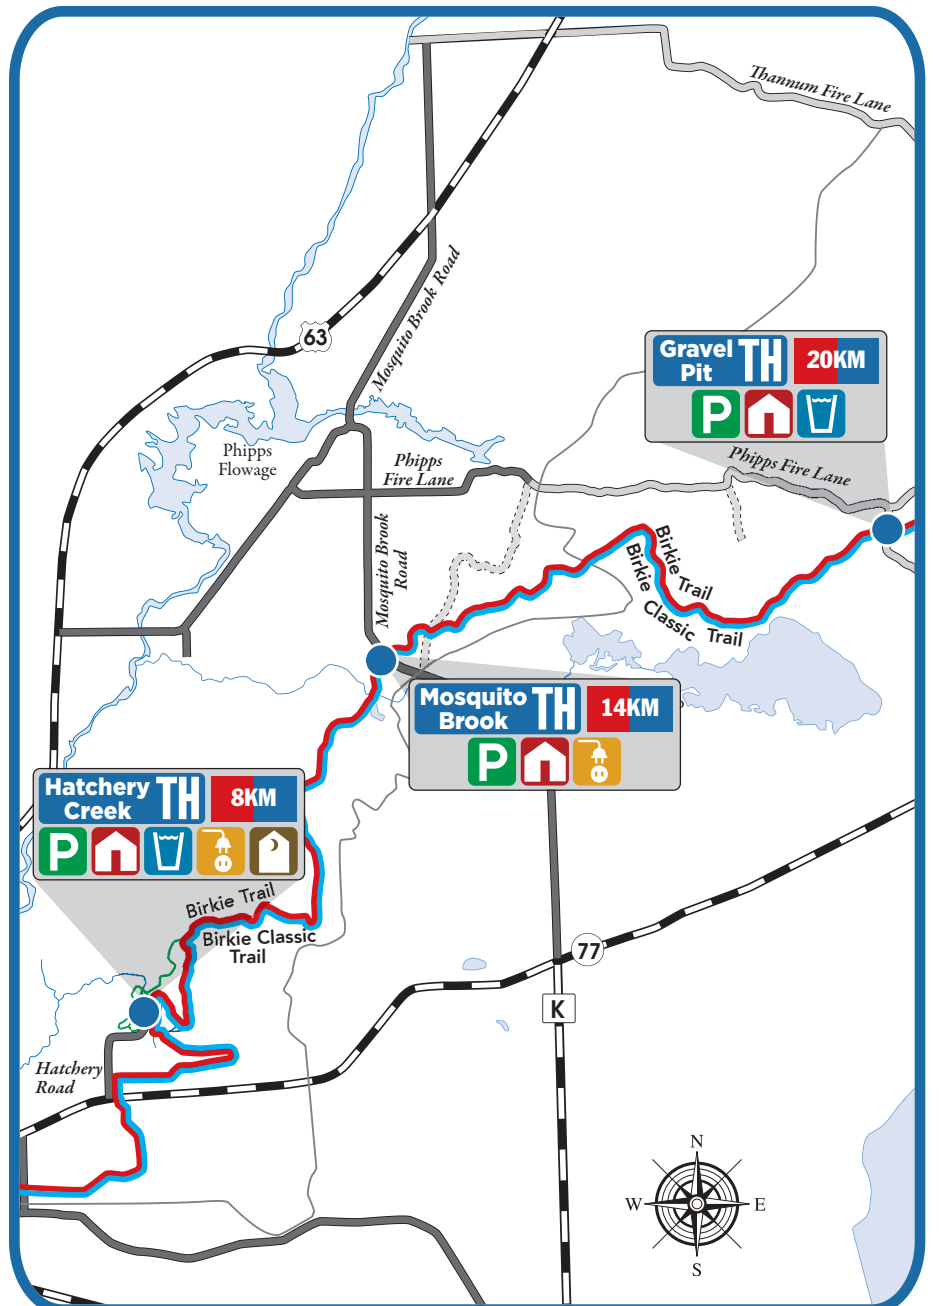

DETAILED MAP LEGEND

	Birkie Skate Trail		Distance to Birkie Finish Line in Hayward, WI on Skate Trail
	Birkie Classic Trail		Distance to Birkie Finish Line in Hayward, WI on Classic Trail
	Adjoining Trail		Distance to Birkie Finish Line in Hayward, WI on Skate and Classic Trail
	Parking		
	Warming Cabin		
	Drinking Water		
	Electricity		
	Bathroom		

DISTANCE MARKERS ON THE TRAIL

As you travel on the trail, you will see distance marker signs every 1 KM. As you look at each sign, you will see 4 pieces of information:

1. Which trail you are on (Skate or Classic)
2. The distance from your location to the Birkie Finish Line in Hayward, WI. (this is the large number on the sign)
3. The distance from your location to the American Birkebeiner TH (the sign will say "to Cable") if you are heading north, OR the distance from your location to the Birkie Finish Line in Hayward if you are heading south
4. The distance to the nearest TH in the direction you are heading. (Head to the nearest warming cabin during inclement weather)