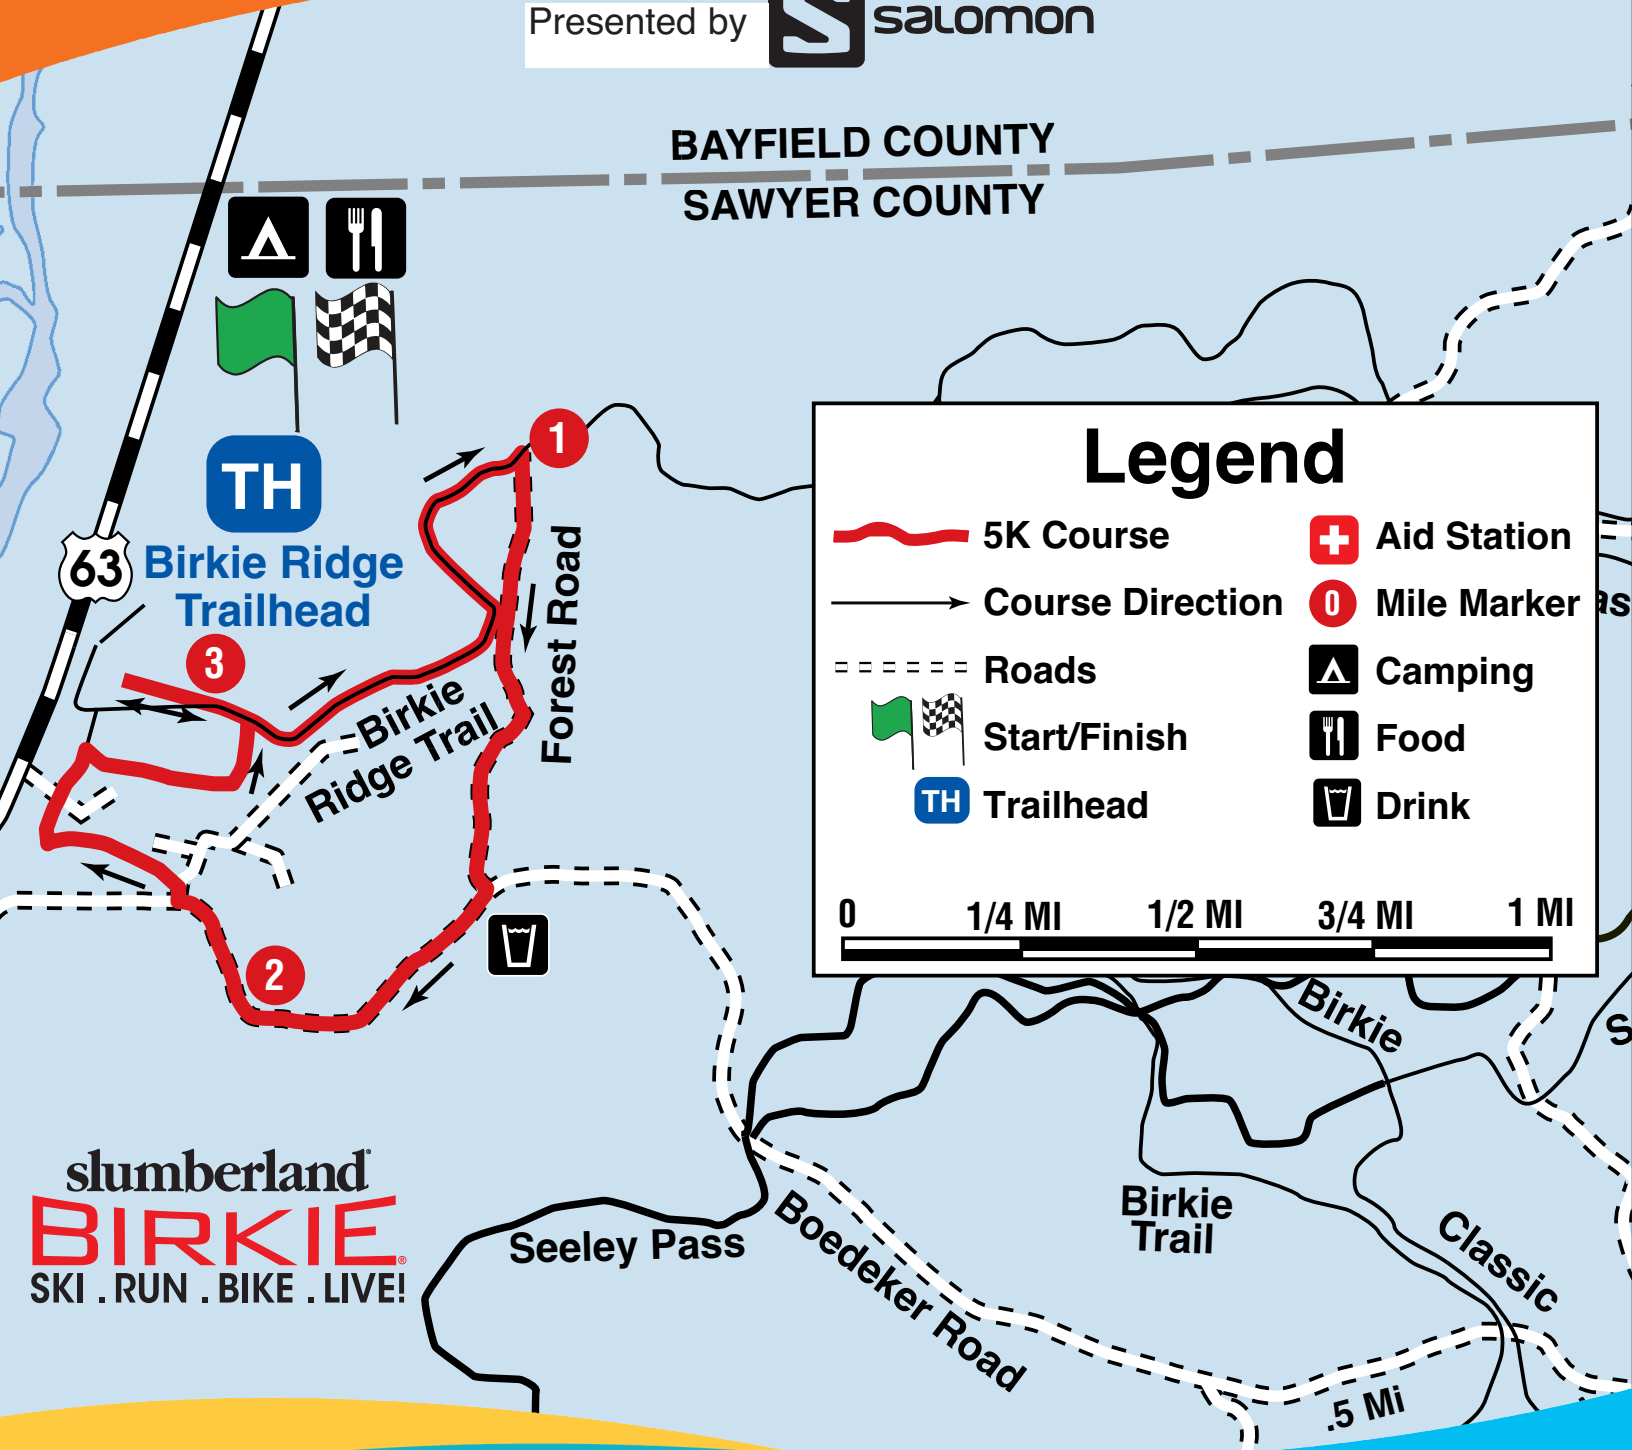

BIRKIE TRAIL RUN & TREK 5K COURSE

Presented by  salomon

BAYFIELD COUNTY
SAWYER COUNTY

Legend

	5K Course		Aid Station
	Course Direction		Mile Marker
	Roads		Camping
	Start/Finish		Food
	Trailhead		Drink

0 1/4 MI 1/2 MI 3/4 MI 1 MI

slumberland
BIRKIE
SKI . RUN . BIKE . LIVE!

SKI . RUN . BIKE . LIVE!