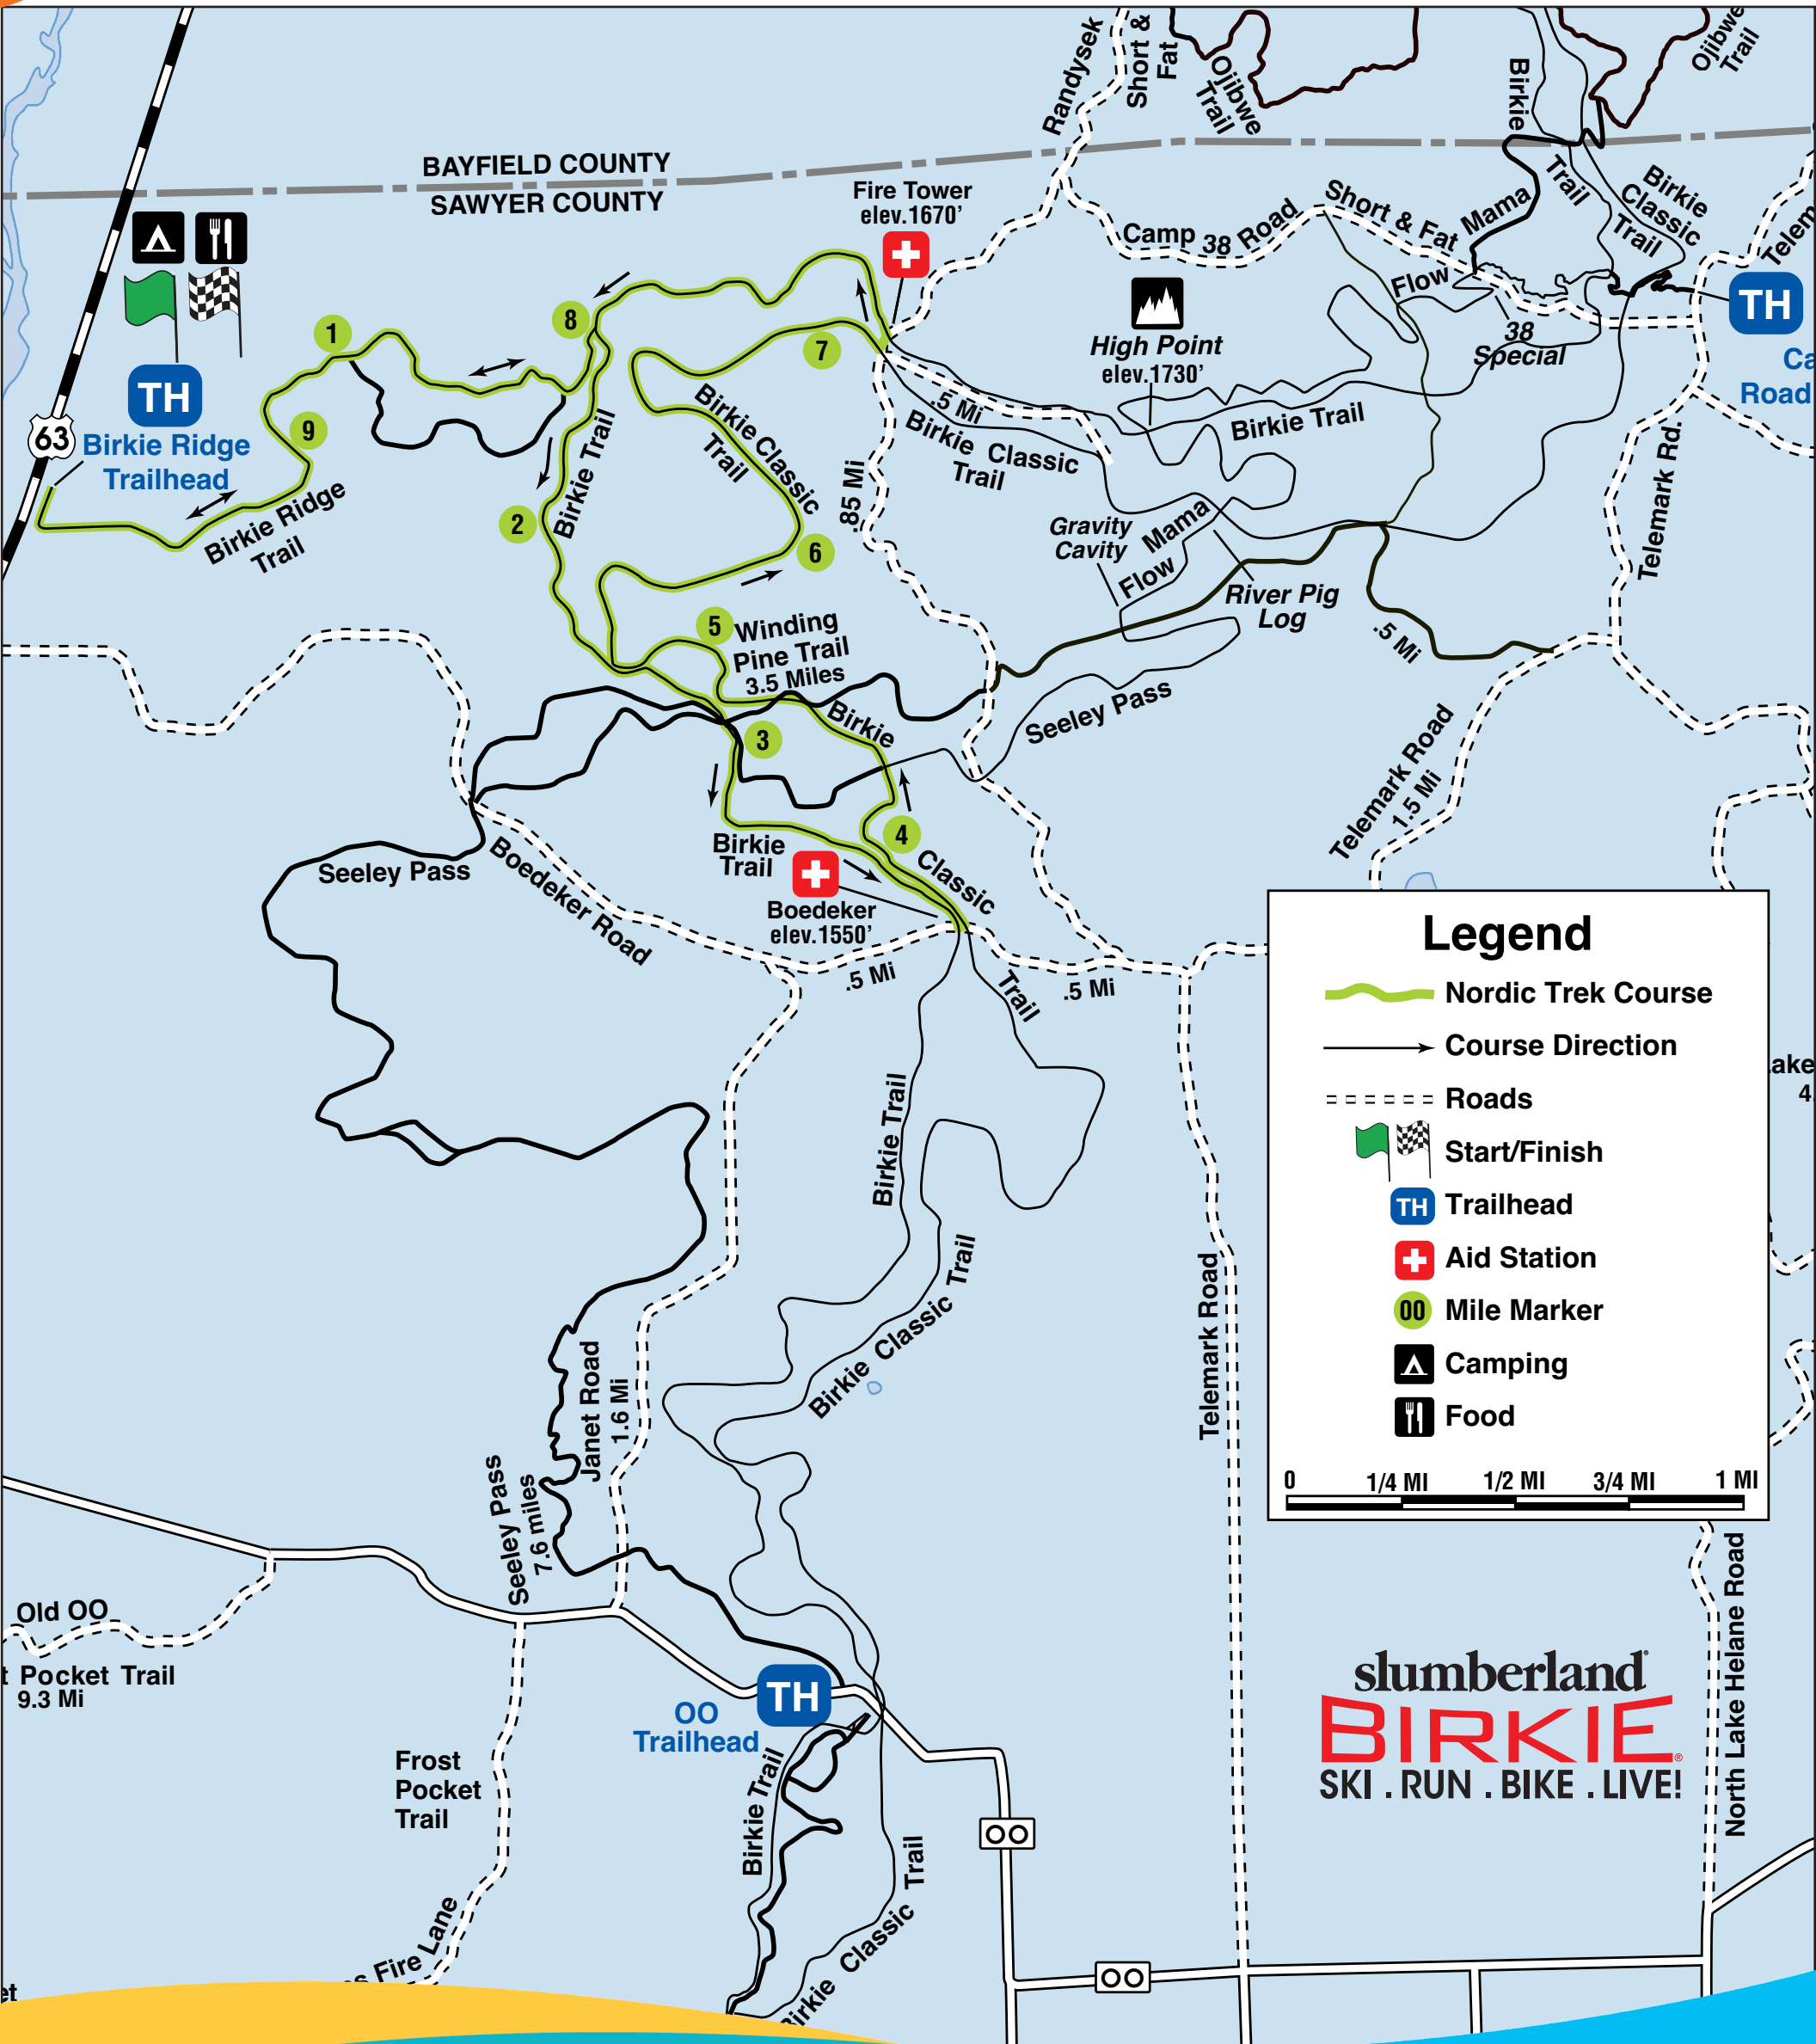

BIRKIE TRAIL RUN & TREK NORDIC TREK COURSE

Presented by  salomon

slumberland
BIRKIE
SKI . RUN . BIKE . LIVE!

SKI . RUN . BIKE . LIVE!