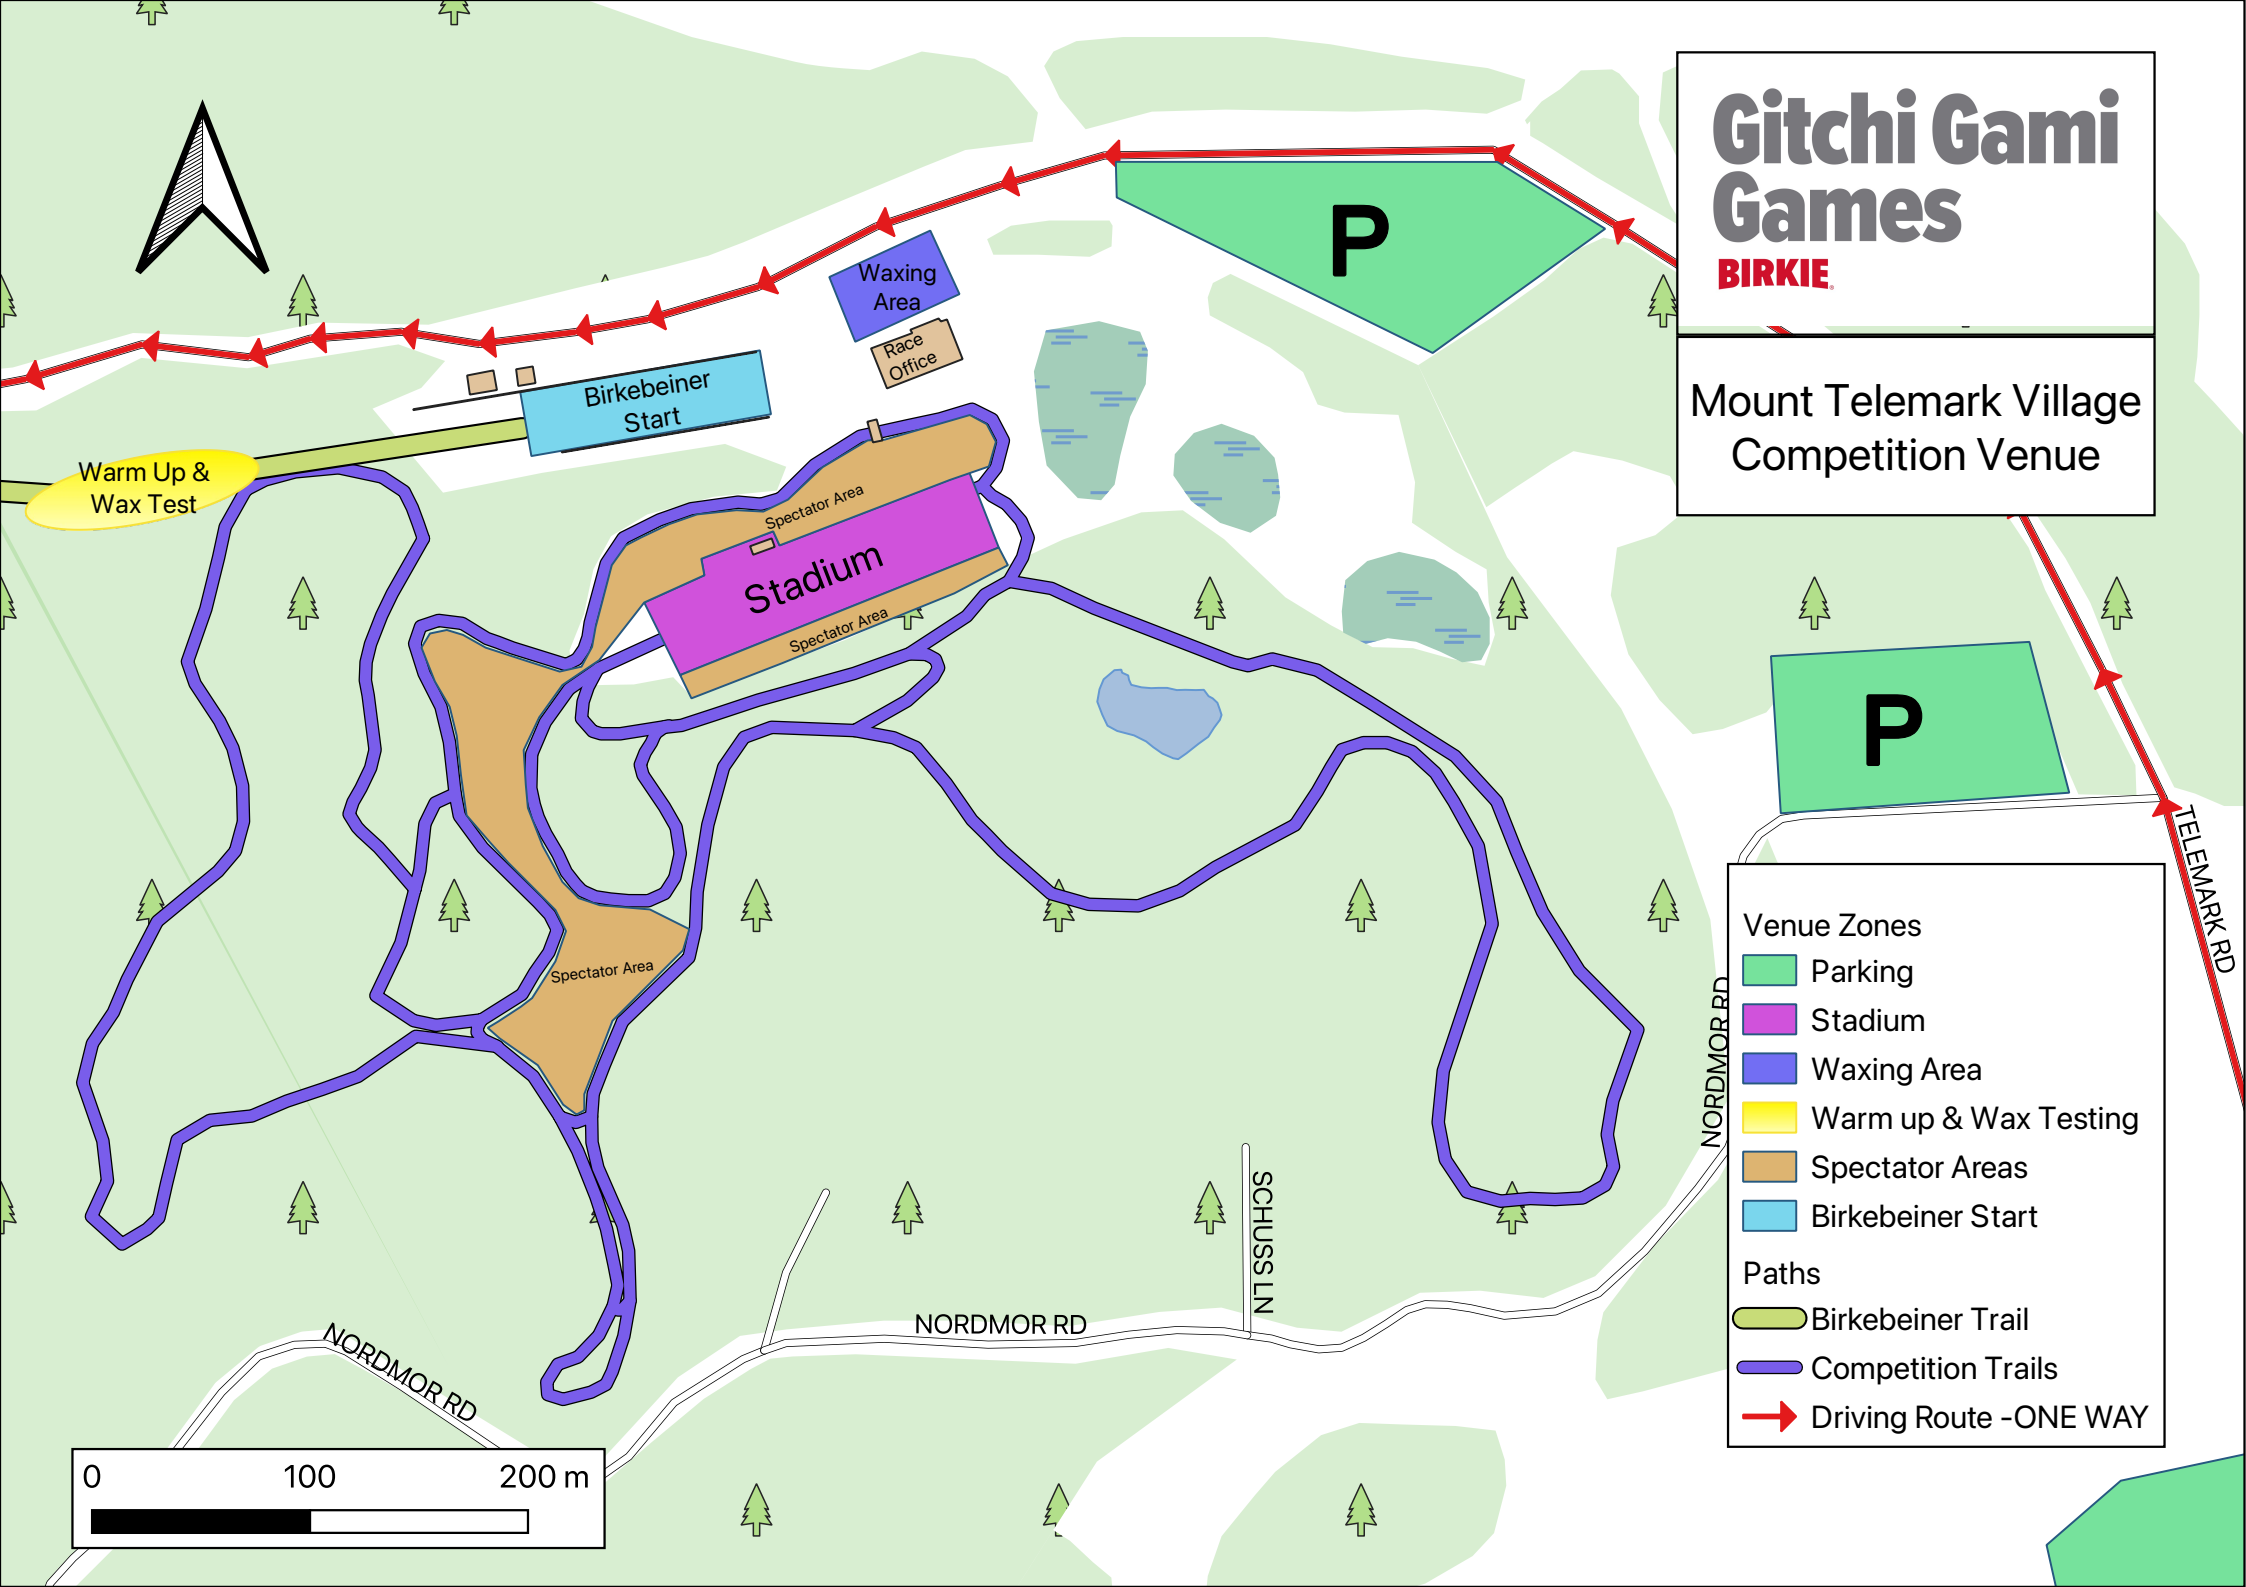

Gitchi Gami Games

BIRKIE

Mount Telemark Village Competition Venue

Venue Zones

- Parking
- Stadium
- Waxing Area
- Warm up & Wax Testing
- Spectator Areas
- Birkebeiner Start

Paths

- Birkebeiner Trail
- Competition Trails
- Driving Route - ONE WAY

0 100 200 m