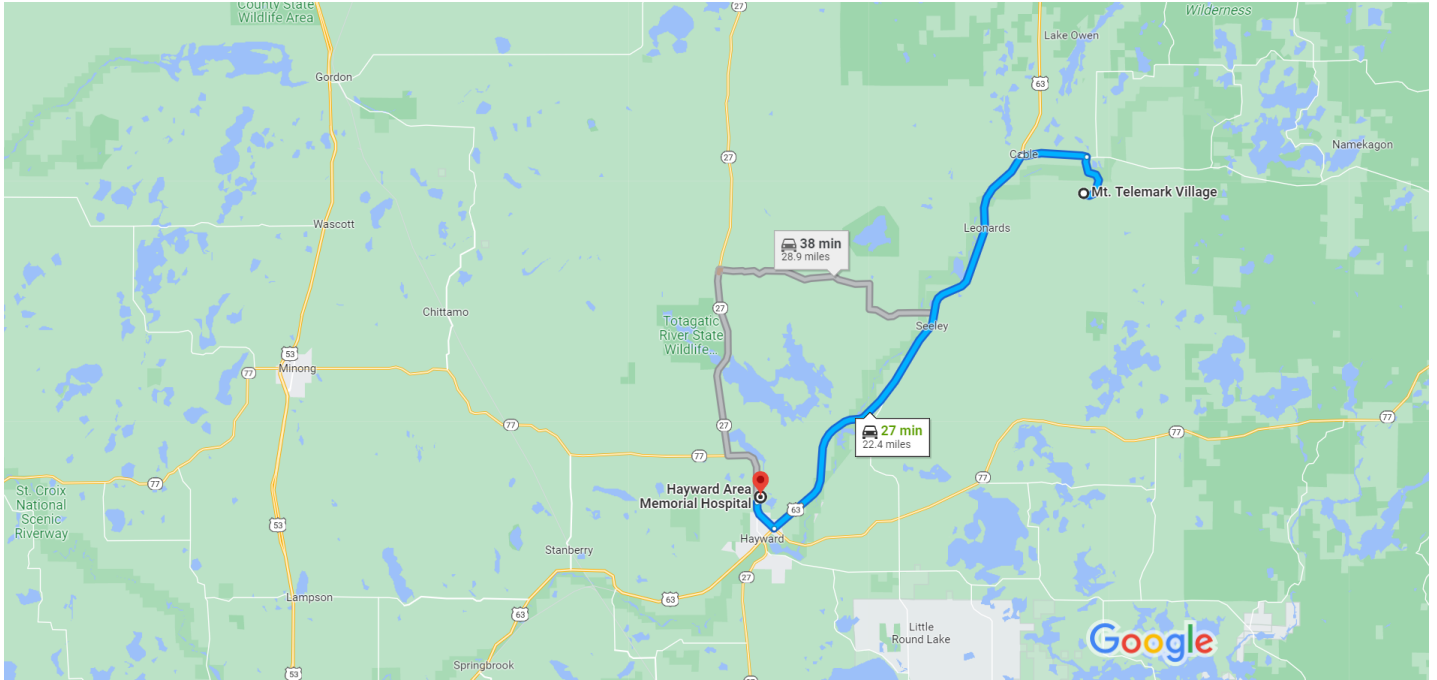

Mt. Telemark Village, 42225 Telemark Rd, Cable, WI 54821 Drive 22.4 miles, 27 min
54821 to Hayward Area Memorial Hospital, 11040 N, State Rd 77, Hayward, WI 54843

Meet in the parking lot near the Essentia Clinic. When you drive in, go to the left.

Map data ©2023 Google 2 mi

Mt. Telemark Village

42225 Telemark Rd, Cable, WI 54821

Follow Telemark Rd and Co Hwy M to US Hwy 63 S in Cable

- 8 min (4.3 mi)
- ↑ 1. Head northeast toward Telemark Rd
- 217 ft
- ↘ 2. Turn right onto Telemark Rd
- 2.0 mi
- ↙ 3. Turn left onto Co Hwy M
- 2.3 mi
- ↙ 4. Turn left onto US Hwy 63 S
- 18 min (16.6 mi)

Continue on WI-27 N/WI-77 W to your destination in Hayward

- 3 min (1.4 mi)
- ↘ 5. Turn right onto WI-27 N/WI-77 W
- 1.2 mi

- 6. Turn right onto Hospital Dr
_____ 0.2 mi
- ↶ 7. Turn left onto Hospital Ave
_____ 397 ft
- 8. Turn right
_____ 148 ft