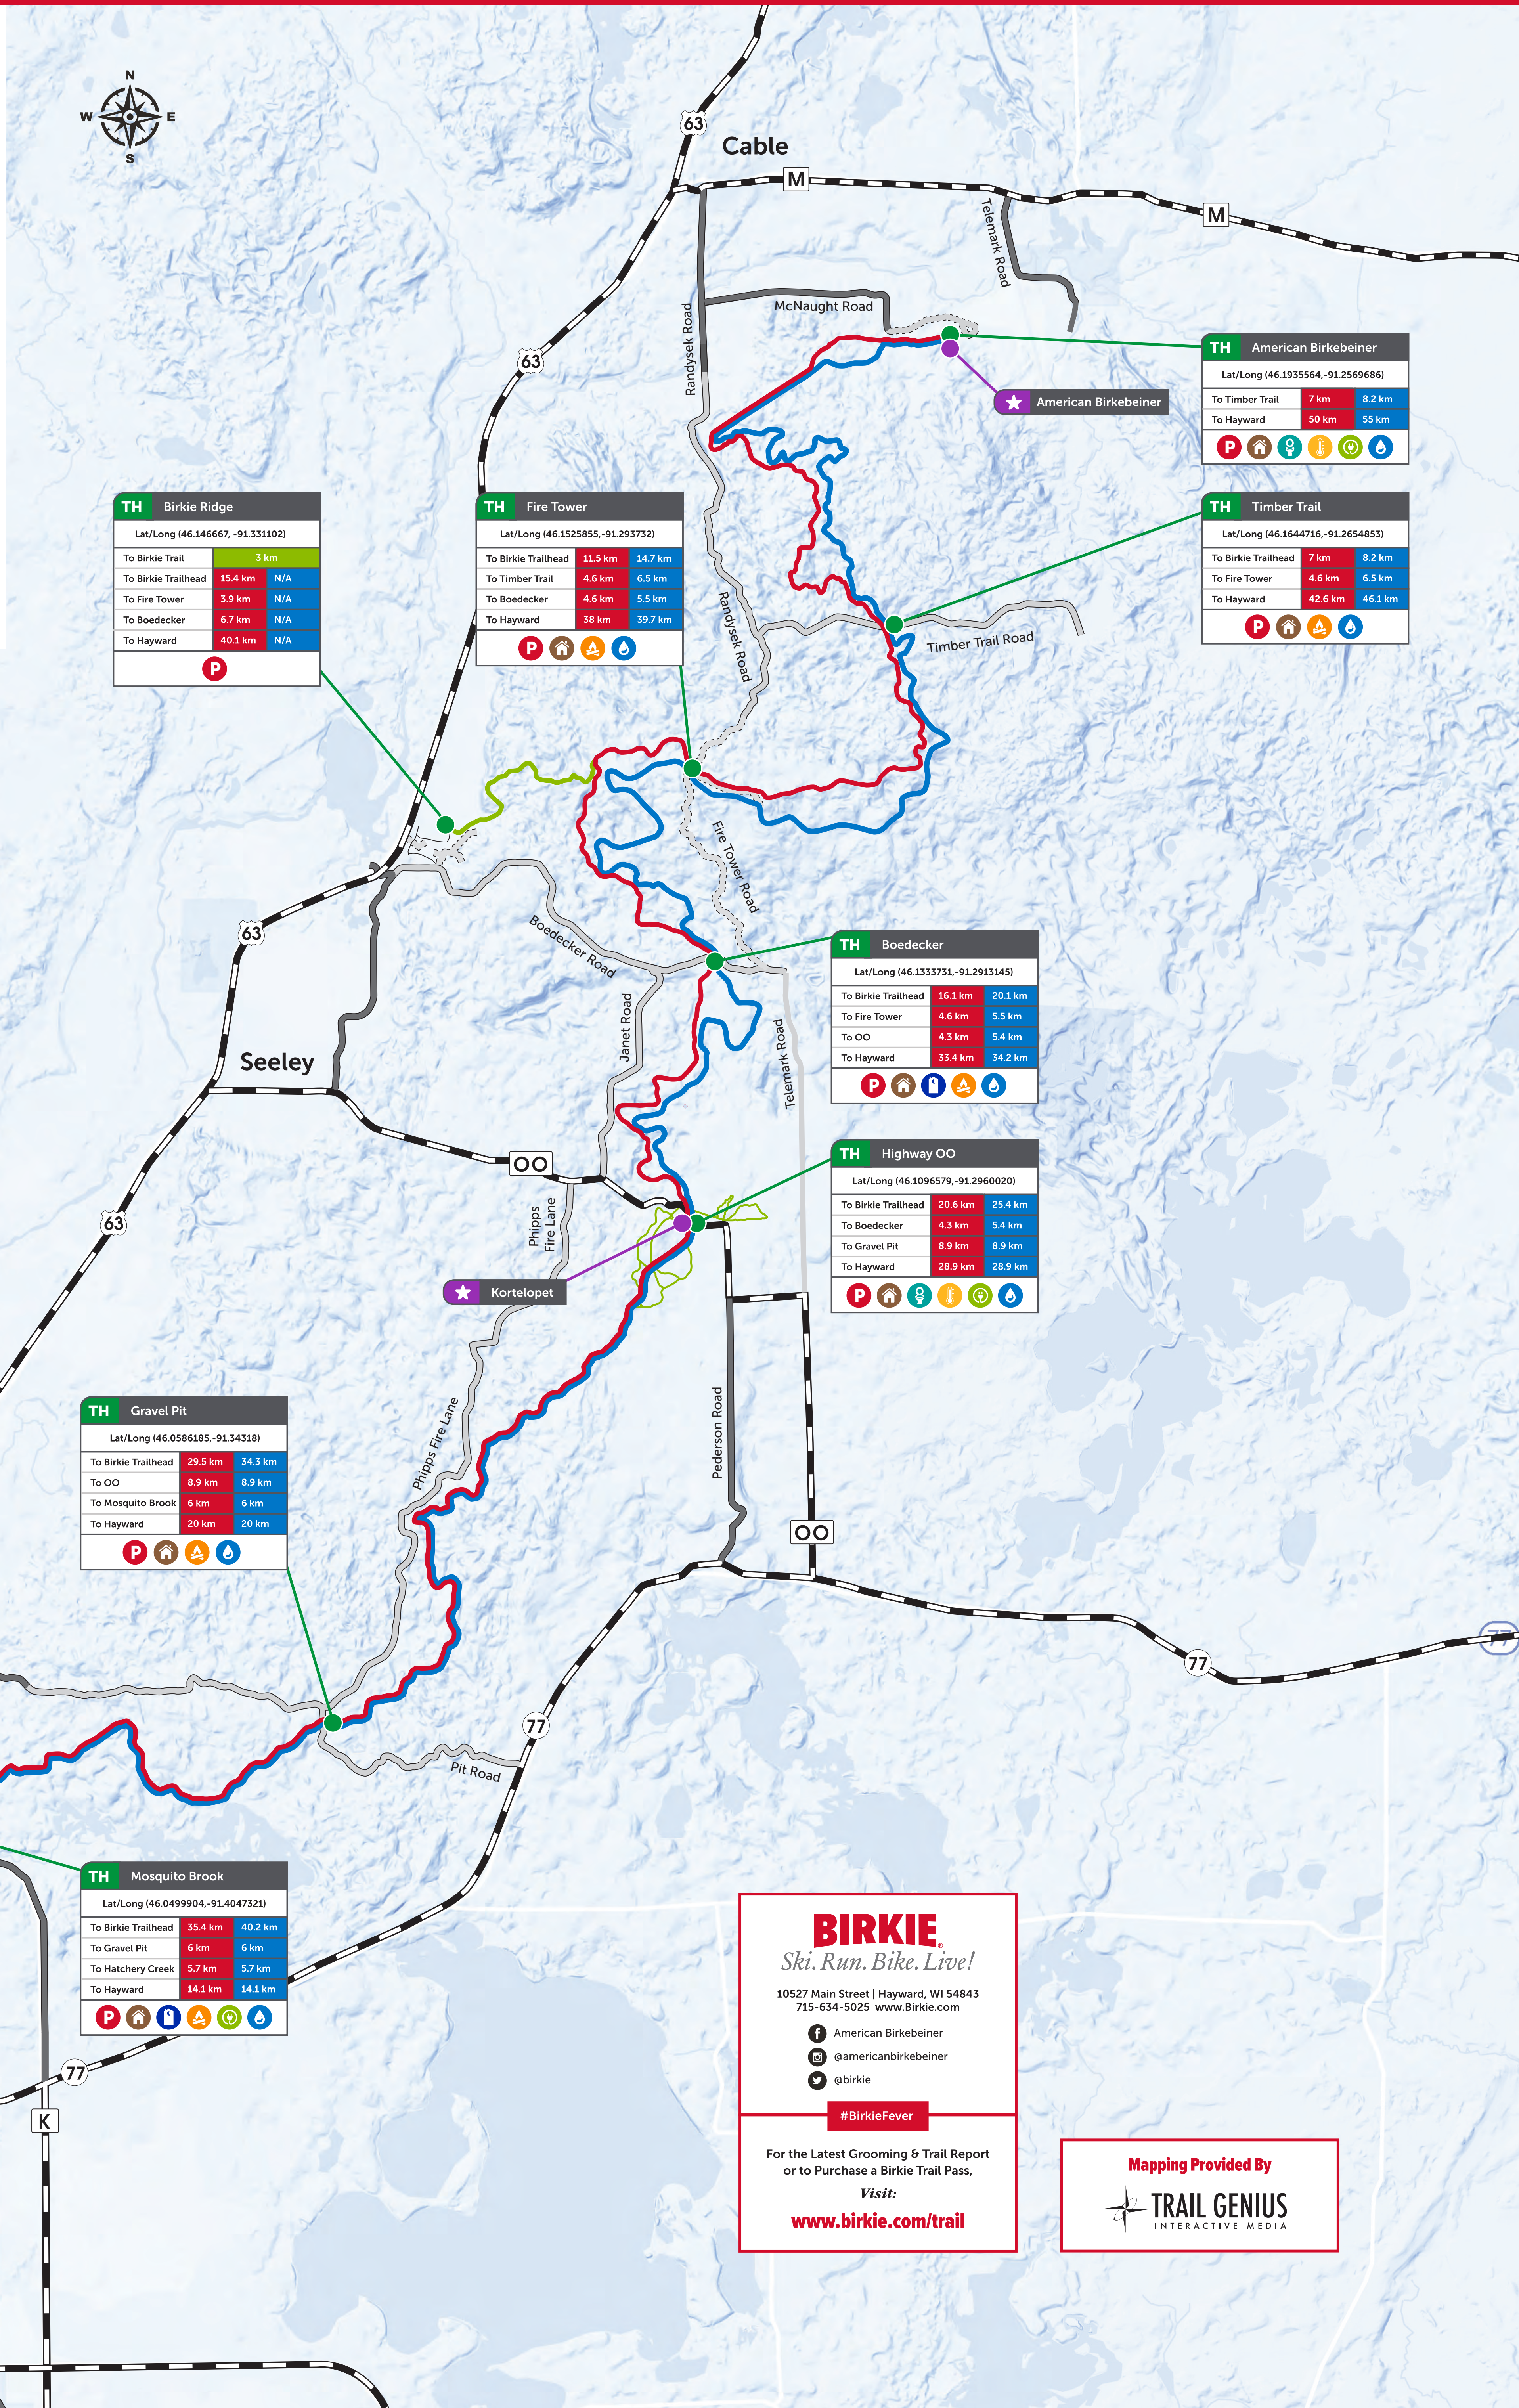

American Birkebeiner Trail

- Birkie Skate Trail
- Birkie Classic Trail
- Adjoining Trail

- TH Trailheads
- ★ Race Start Areas
- P Parking
- 🔥 Always Heated
- 🏠 Warming Cabin
- 🔥 Woodstove
- 🚻 Porta-potty/Vault
- ⚡ Electricity
- 🚿 Indoor Bathroom
- 💧 Hot & Cold Water

BIRKIE
Ski. Run. Bike. Live!

10527 Main Street | Hayward, WI 54843
715-634-5025 www.Birkie.com

[f](#) American Birkebeiner
[@americanbirkebeiner](#)
[@birkie](#)

#BirkieFever

For the Latest Grooming & Trail Report or to Purchase a Birkie Trail Pass, Visit:
www.birkie.com/trail

Mapping Provided By

TRAIL GENIUS
INTERACTIVE MEDIA

Birkie Trail Pass and Grooming Report at www.Birkie.com/trail